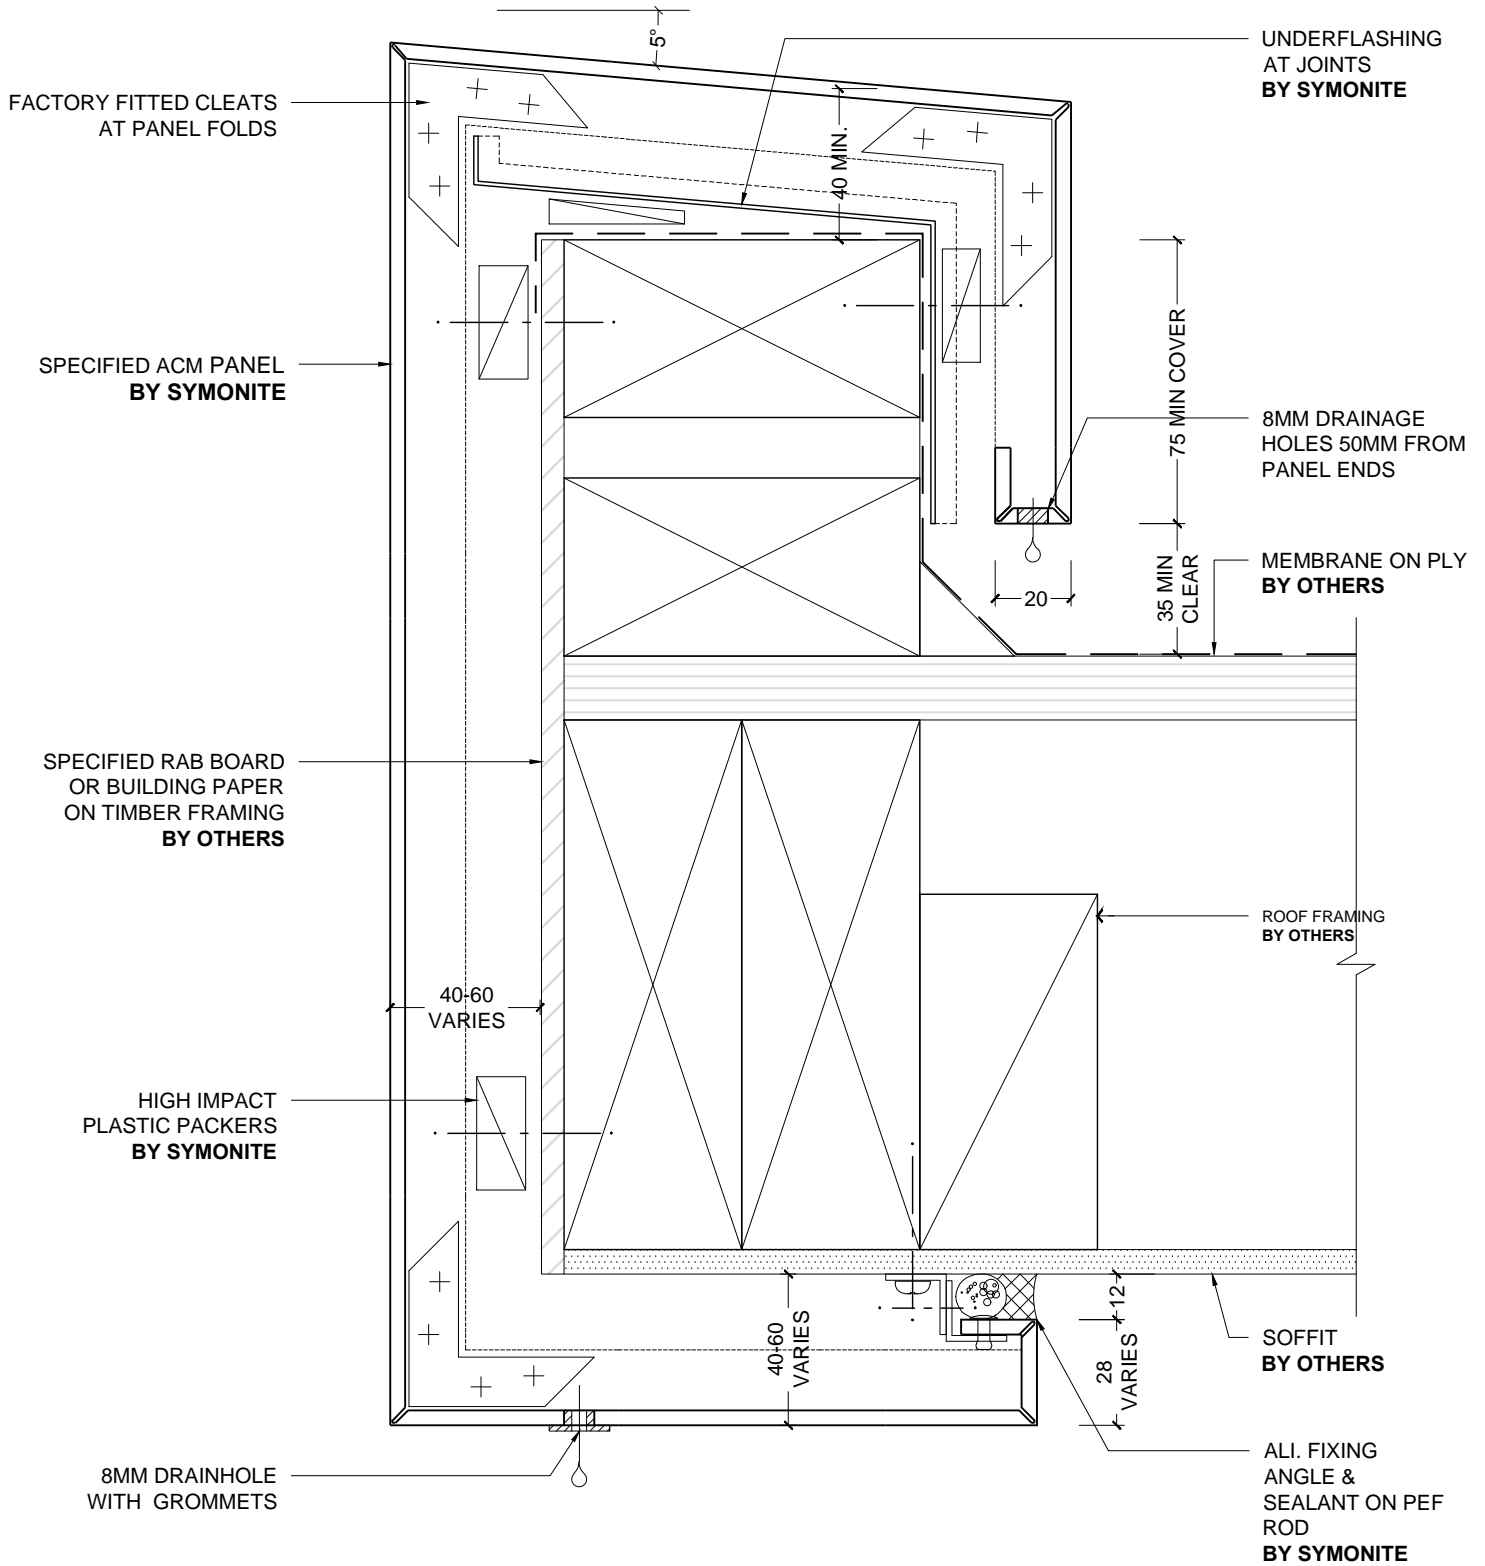

# ALUMINIUM COMPOSITE CLADDING SYSTEM

1 ACM FASCIA - SOFFIT BY OTHERS

1:2 @ A4